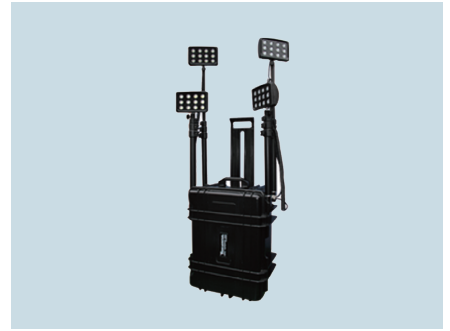

## PWL Series Portable Work Light

LED 36Wx2 /36Wx4	100-240V AC
DC 14.8V	10-12H Emergency
Type 4X,IP67	-40 °C ~ +50 °C

### Applications

- Used as work light for machining areas, processing area, test center, control room, railway working area, construction site, workshop.
- A battery operated portable light is handheld emergency work light widely used for industrial processing shop, maintenance with rechargeable battery. This portable light can be powered by plug-in socket or emergency battery based on your real application environment. SUREALL PWL series is your brilliant portable lighting solution for specific work-bench or table.
- Portable work light are applied for area where harsh conditions exists below:
  - > Workshop of general material relative to machining, assembly line, processing, test area
  - > Power distribution room, raw material workshop, semi-finished material and finished material storage areas
  - > Outdoor machines parking lot, garage, indoor and outdoor warehouse

### Features

To meet higher watts portable lighting requests, SUREALL portable work light PWL series is designed with two or four 36w lighting heads for usage of spotlight and flood light. This portable work light can be also worked as portable light, rechargeable led light, portable led light, rechargeable flood light, portable luminaire, portable flood light, portable light tower, rechargeable led spotlight, emergency spotlight, portable field light, portable led flood light, portable rechargeable light.

- > Big lumens output with maximum 4x36w LED lamp for temporary maintenance
- > High battery volume to last up to 30 hours for basic working module